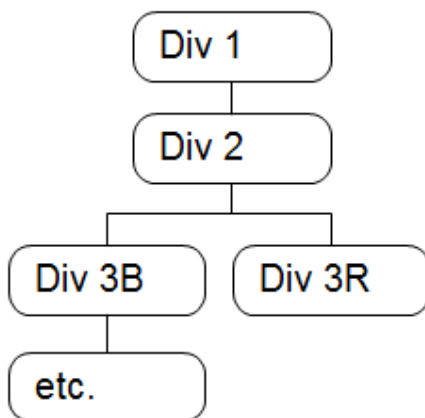

**LEAGUE COMPETITION RULES
FOR:**

**SURREY CUP, SUMMER SURREY CUP, ANN PRICE
SURREY TROPHY, SUMMER SURREY TROPHY,
SURREY VETERANS LEAGUE, SURREY VINTAGE
LEAGUE**

MAIN CHANGES FOR RULES VERSION 5

Partly due to the new league format, the rules have been extensively rewritten. The following are the main changes for the latest rules:

1) Change of format

The format for the Surrey Cup has now reverted to the 'old' system of a single Division 1 and Division 2, with split divisions from 3 downwards:

2) Promotions etc.

For divisions unaffected by the format change, the system of promotions and relegation is unchanged. However for the higher divisions it is now as follows:

- a) The winner of Division 2 automatically goes up, with the bottom team in Division 1 going down.
- b) The second place in Division 2 will playoff against the second from bottom team in Division 1, the winner stays in or is promoted to Division 1.
- c) The bottom two teams in Division 2 automatically go down.
- d) Only the winners of Divisions 3B and 3R automatically go up. The second placed in these divisions remain in Division 3.
- e) The bottom two teams in Division 3B and 3R automatically go down, with the top two teams in Divisions 4B and 4R going up and similarly for the rest of the divisions.

5) Play four times change

The rule for the Winter Surrey Cup used to be that you must have played at least 4 times for your club in a particular league to be eligible to play in the last 3 matches of any team. This has now been reduced to playing 3 times before the last 3 matches to reflect the fact that there are fewer teams in each division now.